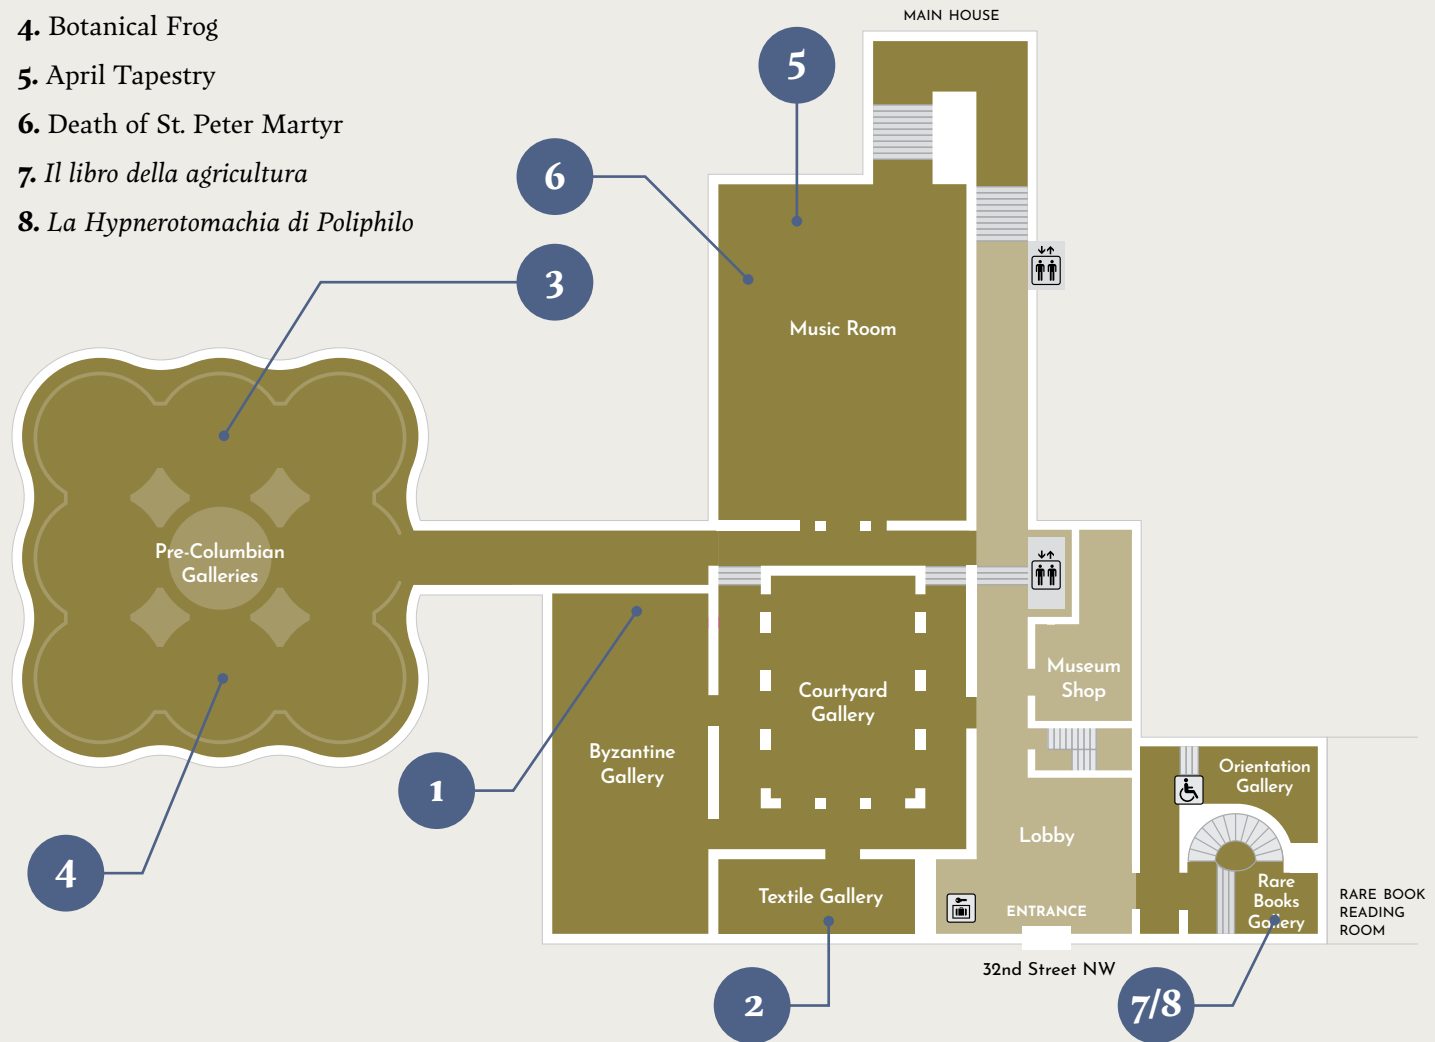

Museum Map

TOUR

1. Sarcophagus with Representations of the Seasons
2. Floor Mosaic with Hunting Scenes
3. Mirror Back
4. Botanical Frog
5. April Tapestry
6. Death of St. Peter Martyr
7. *Il libro della agricultura*
8. *La Hypnerotomachia di Poliphilo*

Find this identifying graphic next to exhibition objects in the galleries.

Garden Map

- 1 South Lawn
- 2 Garden Library and Ribbon Walk
- 3 East Lawn
- 4 Orangery
- 5 Green Garden
- 6 Beech Terrace
- 7 Urn Terrace
- 8 Rose Garden
- 9 Fountain Terrace
- 10 Arbor Terrace
- 11 Lovers' Lane Pool
- 12 Mélisande's Allée
- 13 Herbaceous Border
- 14 Prunus Walk
- 15 Kitchen Gardens
- 16 Lilac Circle
- 17 Cherry Hill
- 18 Catalogue House
- 19 Forsythia Dell
- 20 Fairview Hill
- 21 Ellipse
- 22 Box Walk
- 23 Pebble Garden
- 24 Crabapple Hill
- 25 Swimming Pool and Loggia
- 26 Star Garden
- 27 North Vista

-  Restrooms and Water Fountains
-  Emergency Intercom